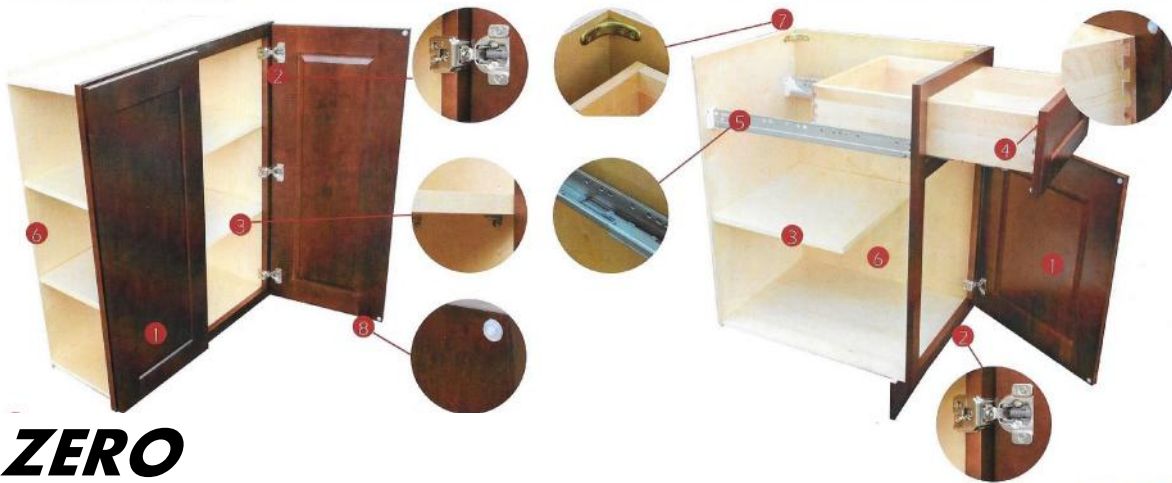

Stock Cabinetry

Standard features:

1. **ZERO PARTICLE BOARD!!!!!!**
   - **1/2" thick cabinet grade plywood boxes, clear varnished birch**
   - **6-way adjustable European concealed SOFT CLOSE door hinges**
   - **Full extension, undermounted, SOFT CLOSE drawer glides**
   - **Solid 1/2" thick maple, DOVETAILED drawers**
   - **Full overlay door design**
   - **Adjustable 3/4 depth shelves made from 5/8" thick cabinet grade clear varnished plywood**
   - **Tilt out tray on all sink bases**
   - **Wall cabinets available in 30", 36" & 42" heights**
2. **Many sizes and styles to maximize your space and creative design!**

SUPERIOR CONSTRUCTION

**ZERO
PARTICLE BOARD!!
PLYWOOD
CONSTRUCTION!!!**